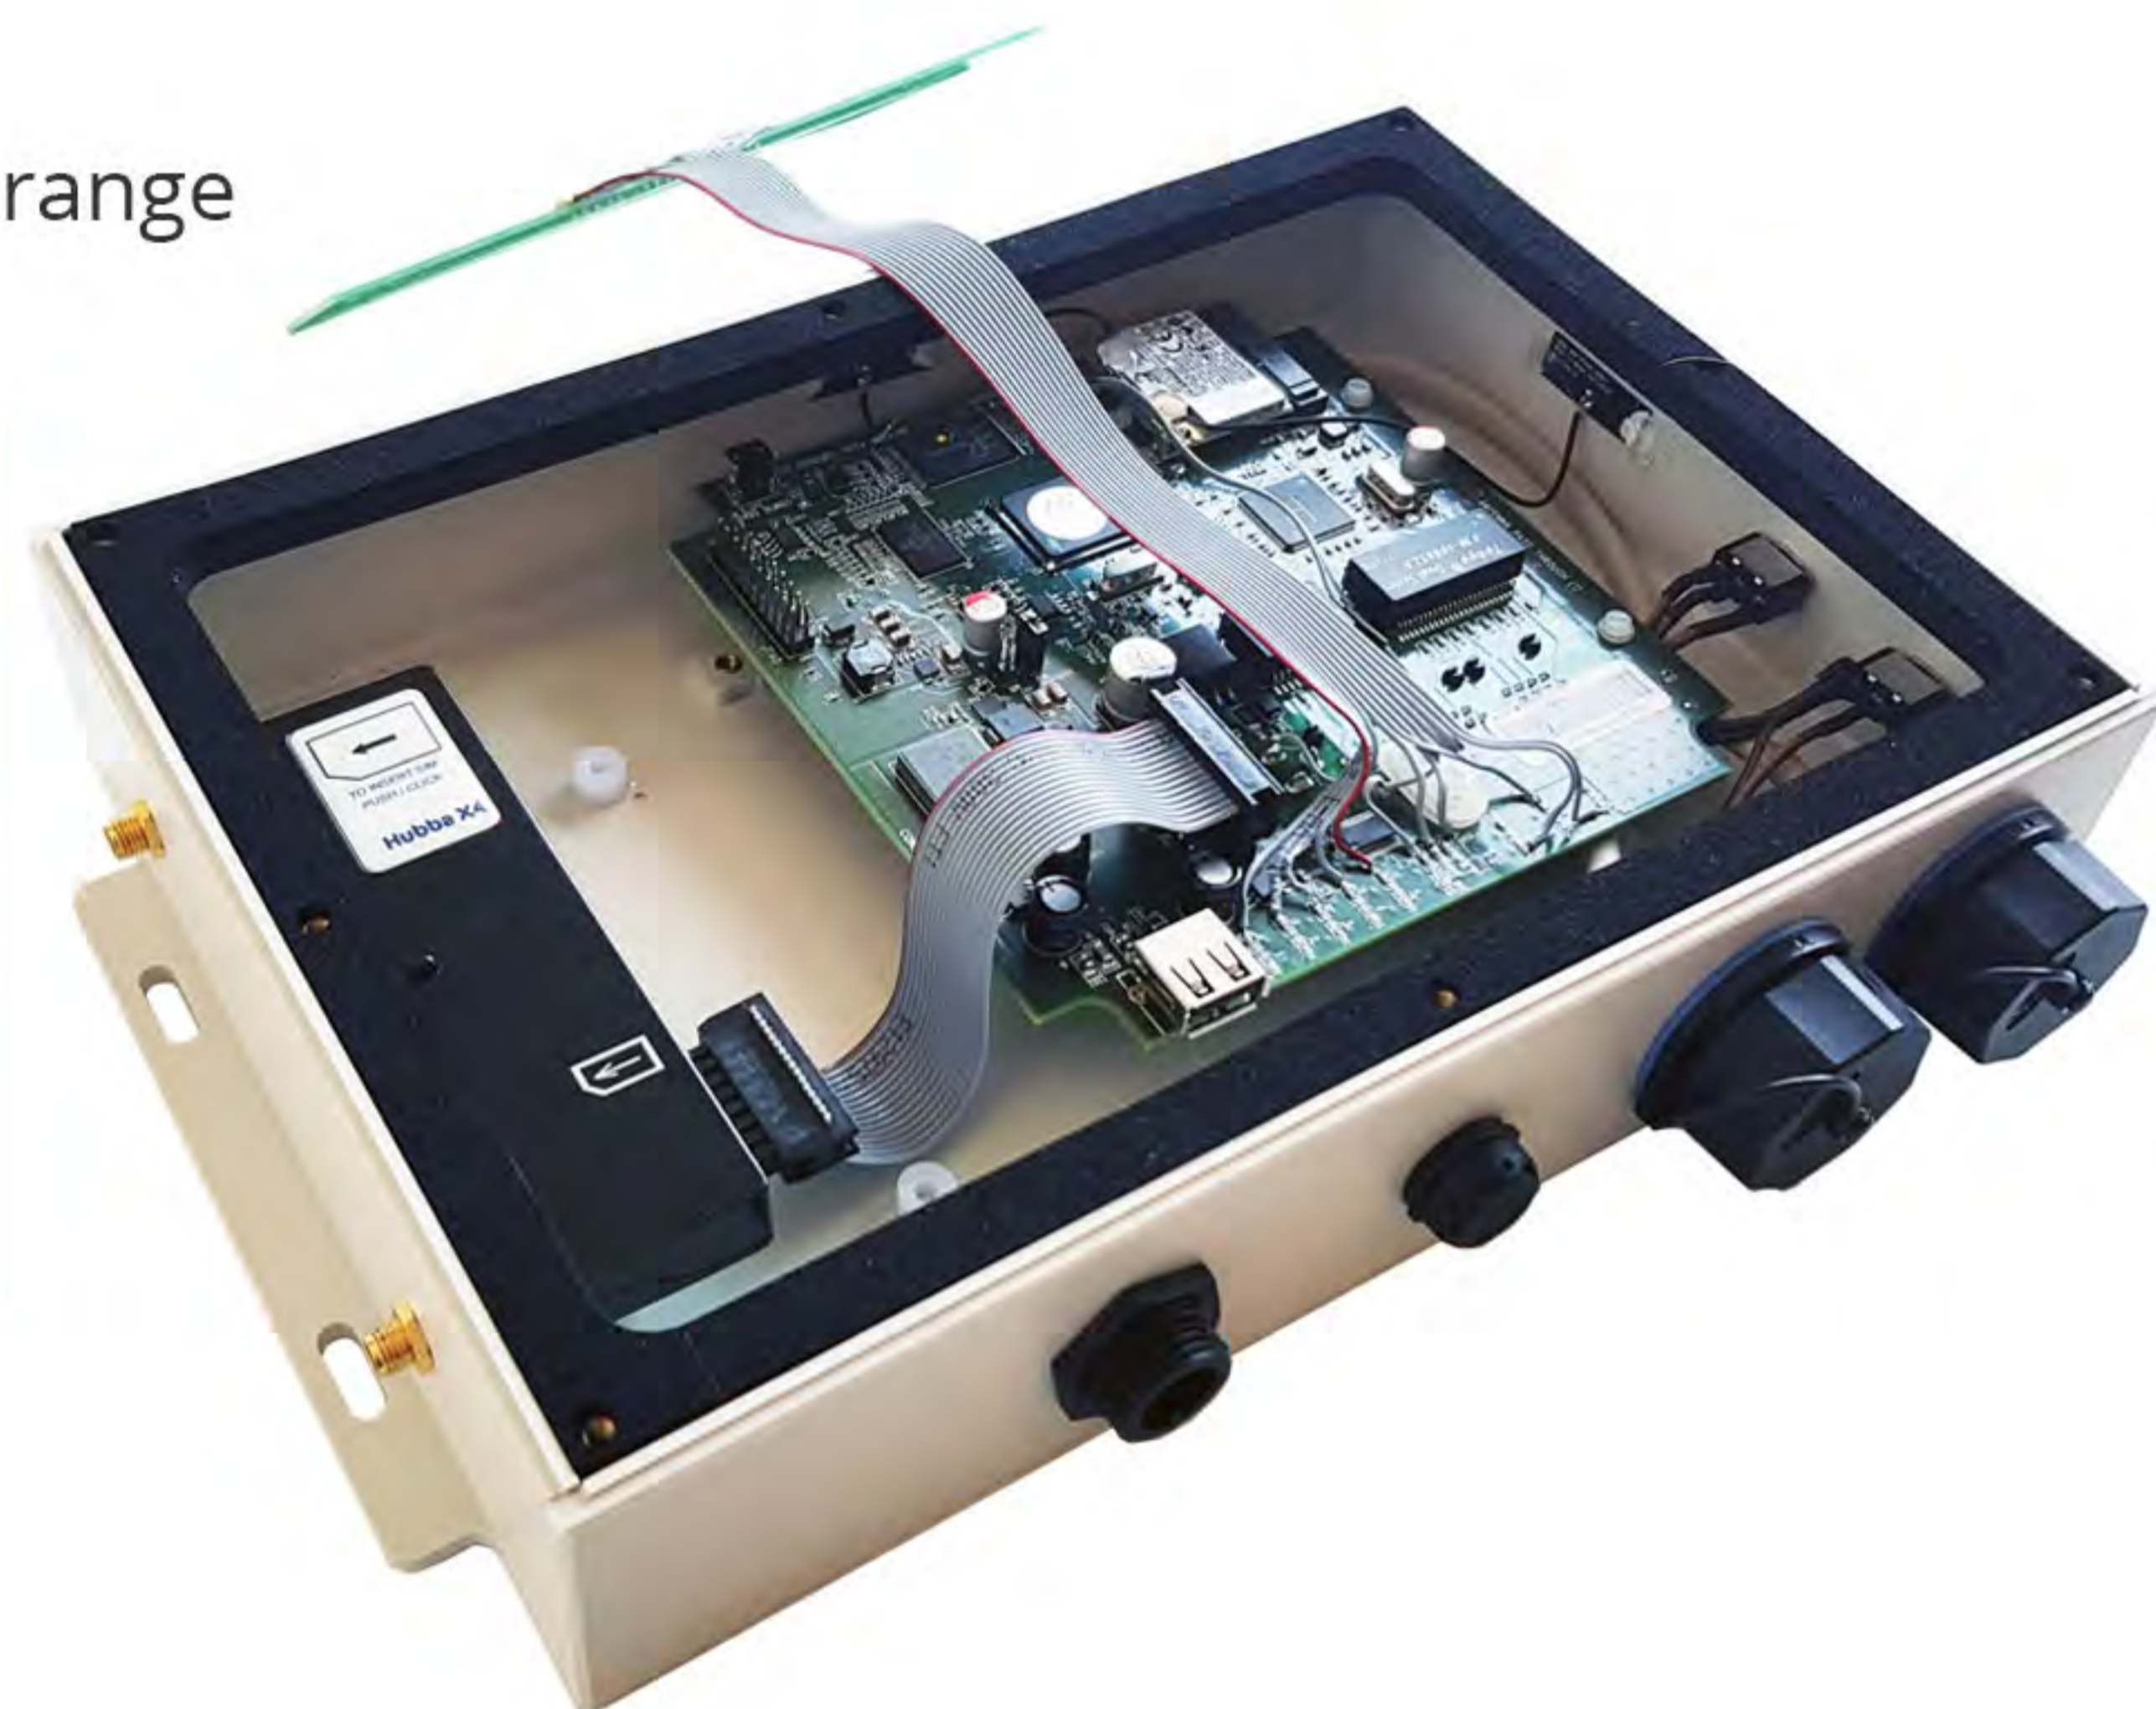

Step forward the Hubba X4 Global, the first multiband, multi protocol, dual SIM, LTE data router designed for the maritime sector. Ideal for operators regularly crossing borders, it also interoperates with existing VSat systems to switch seamlessly when out of range of shore based networks.

As soon as a new mobile network is detected the Hubba will activate automatically, switching from VSAT to Hubba. It will allow a maximum downlink speed of 300 Mbps and a maximum uplink speed of 50 Mbps.

HUBBA X4 GLOBAL

DUAL SIM MOBILE BROADBAND ROUTER FOR MARINE USE.

Features:

- Global Operating Bands
- Network Smart Select – enables quick and intelligent switching between SIM cards and VSat
- APN library – an up to date list of APN's for worldwide mobile networks.... plug and play for SIM cards.
- SIM in use indicator – shows which SIM is connected.
- Manual SIM switch (toggle manually between SIM 1 and SIM 2)

Optional extras (POA):

- DC power lead – allows 10-40v DC regulated input
- External wi-fi kit – optimises reception for port wi-fi networks. Comprises:
 - External wi-fi antenna and mount
 - Cables
 - Wi-fi Access Point (replaces built in wi-fi hotspot)
- Extra wi-fi Access Points – extend wi-fi coverage around vessel
- Super Hi-Gain Antenna (Offshore series) – significantly extends operating range